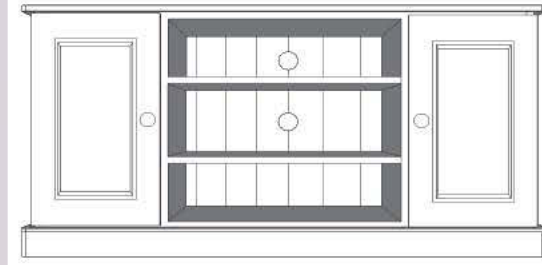

Wiltshire Lounge & Dining

phoenix wood furniture
phoenixwoodfurniture.co.uk

SMALL TV UNIT
WITH 2 SHELVES
WPRM201
h 580 w 605 d 440

SMALL TV UNIT
WITH 1 DRAWER
WPRM202
h 580 w 605 d 440

LARGE TV UNIT
WITH 2 SHELVES
WPRM203
h 580 w 897 d 440

LARGE TV UNIT
WITH 2 DOORS & 2 SHELVES
WPRM204
h 580 w 897 d 440

LARGE TV UNIT
WITH DOOR & DRAWER
WPRM205
h 580 w 897 d 440

LARGE TV UNIT WITH 1 DOOR
WPRM206
h 580 w 897 d 440

WIDE TV UNIT WITH 2 DOORS & 1 DRAWER
WPRM207
h 580 w 1228 d 440

WIDE TV UNIT WITH 2 DOORS
WPRM208
h 580 w 1228 d 440

36 2 SHELF BOOKCASE
9 dep h WPRM152
h 915 w 792 d 229

48 3 SHELF BOOKCASE
9 dep h WPRM153
h 1220 w 792 d 229

60 4 SHELF BOOKCASE
9 dep h WPRM154
h 1524 w 792 d 229