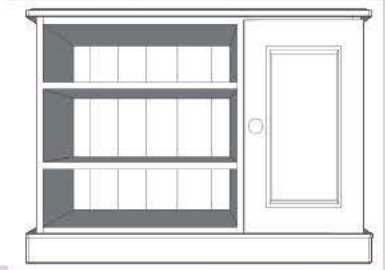

Wiltshire Lounge & Dining

phoenix wood furniture
phoenixwoodfurniture.co.uk

SMALL TV UNIT
WITH 2 SHELVES
WPRM201
h 580 w 605 d 440

SMALL TV UNIT
WITH 1 DRAWER
WPRM202
h 580 w 605 d 440

LARGE TV UNIT
WITH 2 SHELVES
WPRM203
h 580 w 897 d 440

LARGE TV UNIT
WITH 2 DOORS & 2 SHELVES
WPRM204
h 580 w 897 d 440

LARGE TV UNIT
WITH DOOR & DRAWER
WPRM205
h 580 w 897 d 440

LARGE TV UNIT WITH 1 DOOR
WPRM206
h 580 w 897 d 440

WIDE TV UNIT WITH 2 DOORS & 1 DRAWER
WPRM207
h 580 w 1228 d 440

WIDE TV UNIT WITH 2 DOORS
WPRM208
h 580 w 1228 d 440

36 2 SHELF BOOKCASE
9 dep h WPRM152
h 915 w 792 d 229

48 3 SHELF BOOKCASE
9 dep h WPRM153
h 1220 w 792 d 229

60 4 SHELF BOOKCASE
9 dep h WPRM154
h 1524 w 792 d 229

available with straight turned or extra tapered legs & drawer on side

2 DOOR 2 DRAWER SIDEBOARD WITH 1 ADJUSTABLE SHELF
WPRM209
h 870 w 960 d 440

3 DOOR 3 DRAWER SIDEBOARD WITH 1 ADJUSTABLE SHELF PER SECTION
WPRM210
h 870 w 1426 d 440