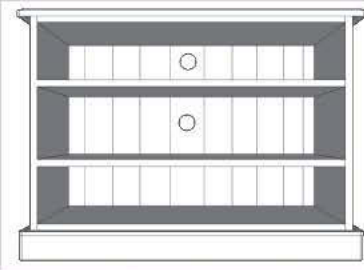

Wiltshire Lounge & Dining

phoenix wood furniture
phoenixwoodfurniture.co.uk

SMALL TV UNIT
WITH 2 SHELVES
WPRM201
h 580 w 605 d 440

SMALL TV UNIT
WITH 1 DRAWER
WPRM202
h 580 w 605 d 440

LARGE TV UNIT
WITH 2 SHELVES
WPRM203
h 580 w 897 d 440

LARGE TV UNIT
WITH 2 DOORS & 2 SHELVES
WPRM204
h 580 w 897 d 440

LARGE TV UNIT
WITH DOOR & DRAWER
WPRM205
h 580 w 897 d 440

LARGE TV UNIT WITH 1 DOOR
WPRM206
h 580 w 897 d 440

WIDE TV UNIT WITH 2 DOORS & 1 DRAWER
WPRM207
h 580 w 1228 d 440

WIDE TV UNIT WITH 2 DOORS
WPRM208
h 580 w 1228 d 440

36 2 SHELF BOOKCASE
9 dep h WPRM152
h 915 w 792 d 229

48 3 SHELF BOOKCASE
9 dep h WPRM153
h 1220 w 792 d 229

60 4 SHELF BOOKCASE
9 dep h WPRM154
h 1524 w 792 d 229

available with straight turned or extra tapered legs & drawer on side

2 DOOR 2 DRAWER SIDEBOARD WITH 1 ADJUSTABLE SHELF
WPRM209
h 870 w 960 d 440

3 DOOR 3 DRAWER SIDEBOARD WITH 1 ADJUSTABLE SHELF PER SECTION
WPRM210
h 870 w 1426 d 440