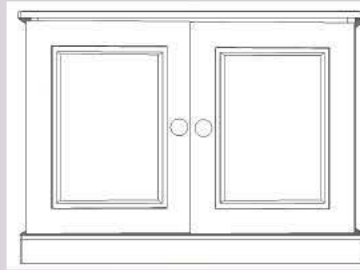

Wiltshire Lounge & Dining

phoenix wood furniture
phoenixwoodfurniture.co.uk

SMALL TV UNIT
WITH 2 SHELVES
WPRM201
h 580 w 605 d 440

SMALL TV UNIT
WITH 1 DRAWER
WPRM202
h 580 w 605 d 440

LARGE TV UNIT
WITH 2 SHELVES
WPRM203
h 580 w 897 d 440

LARGE TV UNIT
WITH 2 DOORS & 2 SHELVES
WPRM204
h 580 w 897 d 440

LARGE TV UNIT
WITH DOOR & DRAWER
WPRM205
h 580 w 897 d 440

LARGE TV UNIT WITH 1 DOOR
WPRM206
h 580 w 897 d 440

WIDE TV UNIT WITH 2 DOORS & 1 DRAWER
WPRM207
h 580 w 1228 d 440

WIDE TV UNIT WITH 2 DOORS
WPRM208
h 580 w 1228 d 440

36 2 SHELF BOOKCASE
9 dep h WPRM152
h 915 w 792 d 229

48 3 SHELF BOOKCASE
9 dep h WPRM153
h 1220 w 792 d 229

60 4 SHELF BOOKCASE
9 dep h WPRM154
h 1524 w 792 d 229