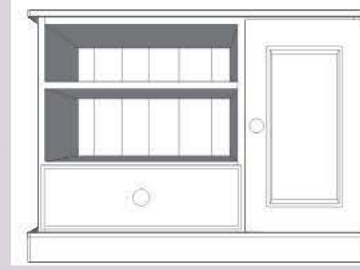

Wiltshire Lounge & Dining

phoenix wood furniture
phoenixwoodfurniture.co.uk

SMALL TV UNIT
WITH 2 SHELVES
WPRM201
h 580 w 605 d 440

SMALL TV UNIT
WITH 1 DRAWER
WPRM202
h 580 w 605 d 440

LARGE TV UNIT
WITH 2 SHELVES
WPRM203
h 580 w 897 d 440

LARGE TV UNIT
WITH 2 DOORS & 2 SHELVES
WPRM204
h 580 w 897 d 440

LARGE TV UNIT
WITH DOOR & DRAWER
WPRM205
h 580 w 897 d 440

LARGE TV UNIT WITH 1 DOOR
WPRM206
h 580 w 897 d 440

WIDE TV UNIT WITH 2 DOORS & 1 DRAWER
WPRM207
h 580 w 1228 d 440

WIDE TV UNIT WITH 2 DOORS
WPRM208
h 580 w 1228 d 440

36 2 SHELF BOOKCASE
9 dep h WPRM152
h 915 w 792 d 229

48 3 SHELF BOOKCASE
9 dep h WPRM153
h 1220 w 792 d 229

60 4 SHELF BOOKCASE
9 dep h WPRM154
h 1524 w 792 d 229

available with straight turned or extra tapered legs & drawer on side

2 DOOR 2 DRAWER SIDEBOARD WITH 1 ADJUSTABLE SHELF
WPRM209
h 870 w 960 d 440

3 DOOR 3 DRAWER SIDEBOARD WITH 1 ADJUSTABLE SHELF PER SECTION
WPRM210
h 870 w 1426 d 440