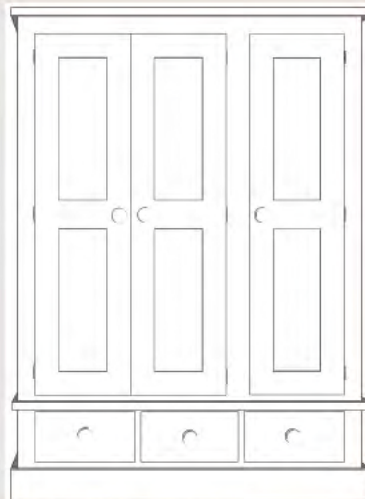

1 DOOR F/L ROBE
SU120
h:1860 w:715 d:595

1 DOOR 1 DRW ROBE
SU121
h:1860 w:715 d:595

2 DOOR F/L ROBE
SU122
h:1860 w:900 d:595

2 DOOR 1 DRW ROBE
SU123
h:1860 w:900 d:595

2 DOOR 1+1 DRW ROBE
SU124
h:1860 w:900 d:595

2 DOOR 2 DRW ROBE
SU126
h:1860 w:1250 d:595

2 DOOR F/L ROBE
SU125
h:1860 w:1250 d:595

2 DOOR 2+2 DRW ROBE
SU127
h:1860 w:1250 d:595

3 DOOR F/L ROBE
SU128
h:1860 w:1350 d:595

3 DOOR 3 DRW ROBE
SU129
h:1860 w:1350 d:595

3 DOOR F/L ROBE
SU130
h:1860 w:1875 d:595

3 DOOR 3 DRW ROBE
SU131
h:1860 w:1875 d:595

The Sussex range is handmade in Britain by experienced craftsman. A choice of finishes is available, including waxed or lacquered pine and painted. Please ask your stockist to see our full colour board and choice of finishes. All measurements are given to the nearest 5 mm.