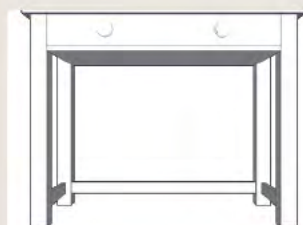

1 DRAWER WRITING DESK
SU116
h:800 w:966 d:455