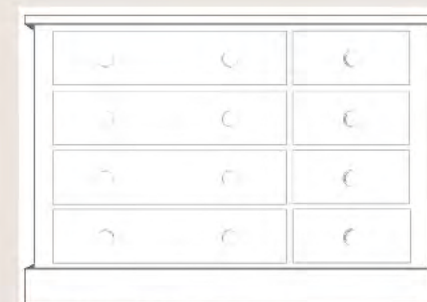

8 DRAWER MULTI-CHEST
SU113
h:1015 w:1450 d:455