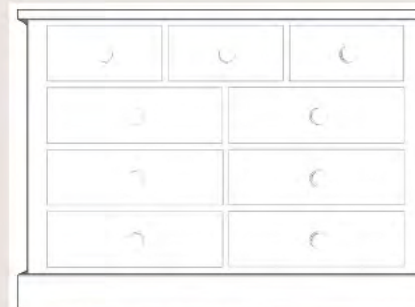

2+2 DRAWER CHEST
SU109
h:800 w:966 d:455

6 DRAWER MULTI-CHEST
SU112
h:800 w:1450 d:455

8 DRAWER MULTI-CHEST
SU113
h:1015 w:1450 d:455

5 DRAWER
WELLINGTON
SU105
H:1230 W:558 D:455

3 DRAWER
WELLINGTON
SU103
h:800 w:558 d:455

4 DRAWER CHEST
SU107
h:1015 w:966 d:455

3+2 DRAWER CHEST
SU110
h:1015 w:966 d:455

9 DRAWER MULTI-CHEST
SU115
h:1015 w:1385 d:455

BLANKET BOX
SU119 h:480 w:966 d:455

4 DRAWER
WELLINGTON
SU104
h:1015 w:558 d:455

3 DOOR F/L ROBE
SU130
h:1860 w:1875 d:595

3 DOOR 3 DRW ROBE
SU131
h:1860 w:1875 d:595

The Sussex range is handmade in Britain by experienced craftsman. A choice of finishes is available, including waxed or lacquered pine and painted. Please ask your stockist to see our full colour board and choice of finishes. All measurements are given to the nearest 5 mm.