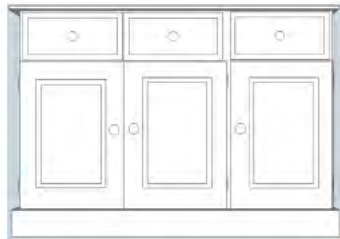

3 DOOR SIDEBOARD
SOM119
h:838 w: 1200 d: 400