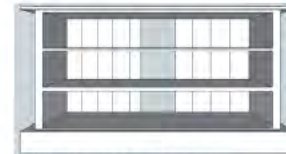

LARGE 1 DRAWER 1 DOOR TV UNIT
SOM102
h: 650 w: 850 d: 400

36" PLASMA TV UNIT
SOM36
h:490 w: 915 d: 375