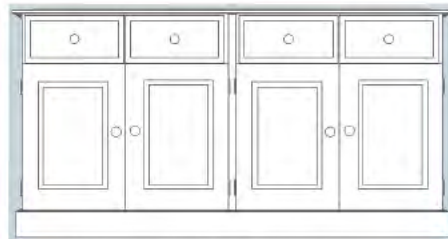

4 DOOR SIDEBOARD
SOM120
h:838 w: 1570 d: 400