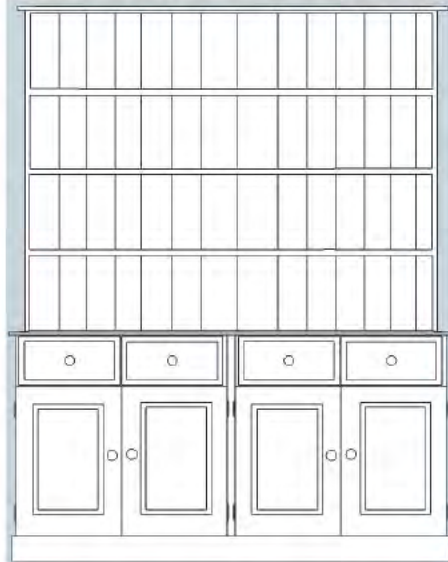

4 DOOR SIDEBOARD
SOM120
h:838 w: 1570 d: 400

4 DOOR OPEN DRESSER BASE & RACK
SOM114 (rack)
h: 1182 w: 1570 d: 230 (rack)
h:2020 w: 1570 d: 400 (complete with SOM120)